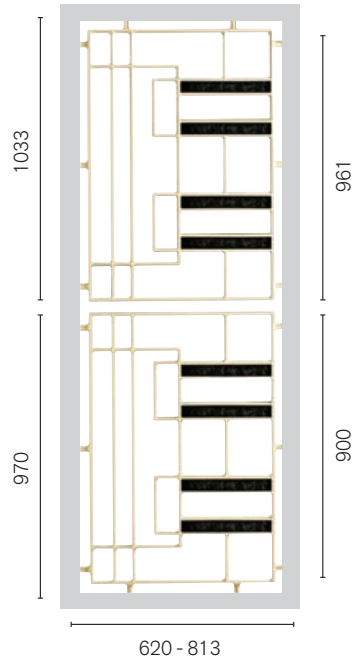

SP65AB | Black Glass

These glass panel doors feature elegant decorative designs embossed on glass panels.

To clean simply wipe over with a damp cloth, avoid all acid based cleaners.

Kookaburra Glass Insert available

* Frame not included