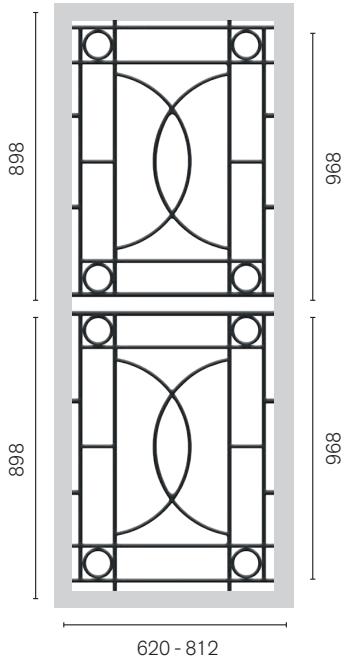

HINGED DOORS PANELS

SIMPLY CLASSIC DESIGNS BY COLONIAL CASTINGS

SP17 | Semi Circle
2 per door