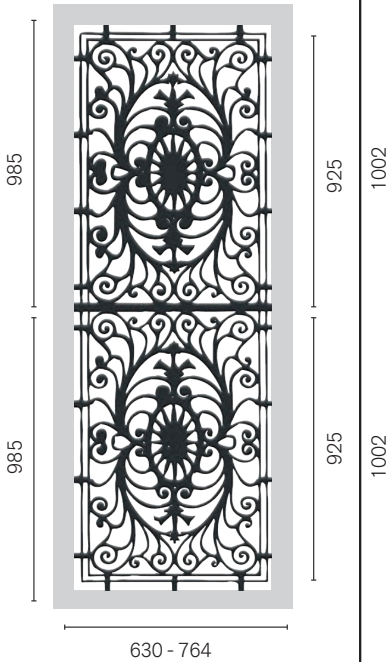

HINGED DOORS PANELS

SIMPLY CLASSIC DESIGNS BY COLONIAL CASTINGS

SP6 | Tribal
2 per door