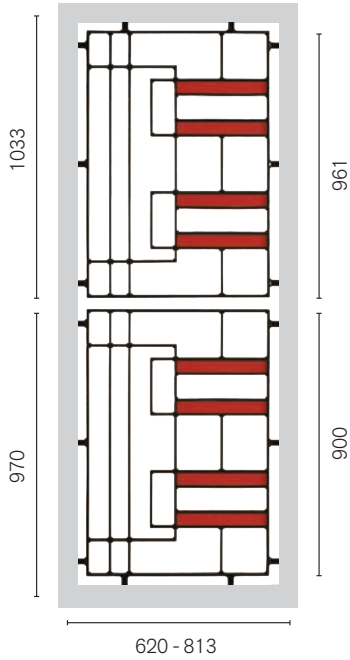

HINGED DOOR PANELS

WITH GLASS INSERTS BY COLONIAL CASTINGS

SP65AB | Red Glass