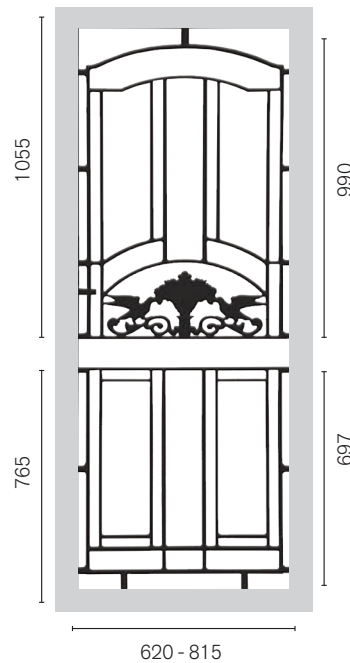

SP78AB | Doves

GLASS INSERT COLOUR OPTIONS:

Colours are for illustrative purposes

TEAL BLUE	RICE PAPER
OLIVE GREEN	RED GLASS
	BLACK

DISC INSERT COLOUR OPTIONS:

Colours are for illustrative purposes

- BRIGHT RED
- BISTRO ORANGE
- SATIN BLACK
- FRENCH BLUE