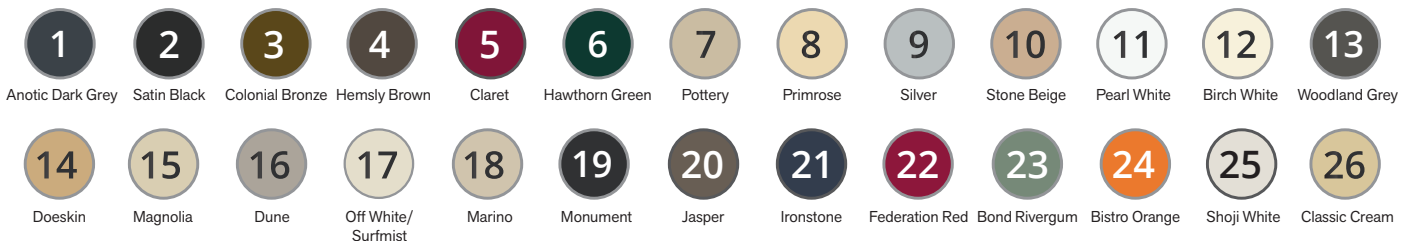

TEAL BLUE	RICE PAPER
OLIVE GREEN	RED GLASS
	BLACK

DISC INSERT COLOUR OPTIONS:

Colours are for illustrative purposes

- BRIGHT RED
- BISTRO ORANGE
- SATIN BLACK
- FRENCH BLUE

HINGED DOORS PANELS

SIMPLY CLASSIC DESIGNS BY COLONIAL CASTINGS

Our standard colour (black) and mesh selection can be found below however if you're after something more unique, please contact your Colonial Castings Specialist.

Galmesh

Restricted View

Stainless Steel

Punched

COLOUR OPTIONS

TO SUIT ANY STYLE

Choose any colour from the range below. For other finish options, please contact your sales representative.

GLASS INSERT COLOUR OPTIONS:

Colours are for illustrative purposes

DISC INSERT COLOUR OPTIONS:

Colours are for illustrative purposes

Part Number	Panel Width W/O Lugs	Panel Width With Lugs	Panel Height W/O Lugs	Panel Height with Lugs
SP6	630	764	925	985
SP13A	620	811	903	972
SP13B	620	811	903	972
SP14A	620	815	995	1065
SP14B	620	815	697	765
SP15B	998	1100	964	1016
SP17	620	814	898	968
SP18A	385	500	995	1065
SP18B	385	500	697	765
SP21	625	759	935	1002
SP27A	620	813	994	1046
SP27B	620	813	698	750
SP29A	620	813	995	1066
SP29B	620	813	773	884
SP34A	620	813	990	1062
SP34B	620	813	690	762
SP37A	620	813	NA	1089
SP37B	620	813	NA	873
SP44A	620	813	1000	1074
SP44B	620	813	698	772
SP48S	997	1104	904	1018
SP50A	620	814	967	1035
SP50B	620	814	744	816
SP51A	620	813	996	1065
SP51B	620	813	697	766
SP52A	620	811	902	972
SP52B	620	811	902	972
SP53A	620	811	902	972
SP53B	620	811	902	972
SP55	620	813	901	967
SP56	620	813	901	967
SP57A	620	813	995	1067
SP57B	620	813	700	771
SP65A	620	813	961	1033
SP65B	620	813	900	970
SP71A	620	812	898	967
SP71B	620	812	898	967
SP75A	620	813	868	978
SP75B	620	813	868	978
SP78A	620	815	990	1055
SP78B	620	815	697	765
SP79	620	812	812	967