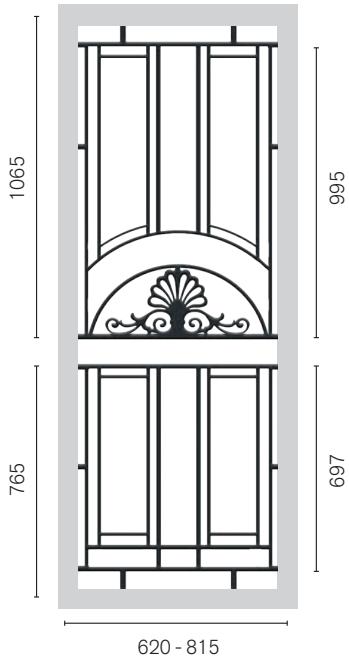

HINGED DOORS PANELS

SIMPLY CLASSIC DESIGNS BY COLONIAL CASTINGS

SP14AB | Flower