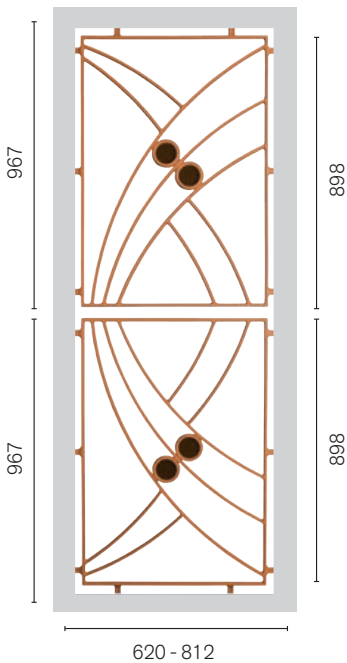

SP71AB | Art Deco Orange
With Coloured Disc Inserts