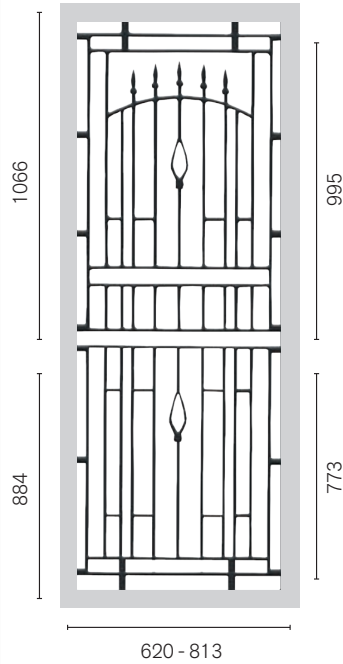

SP29AB | Gate
2 per door